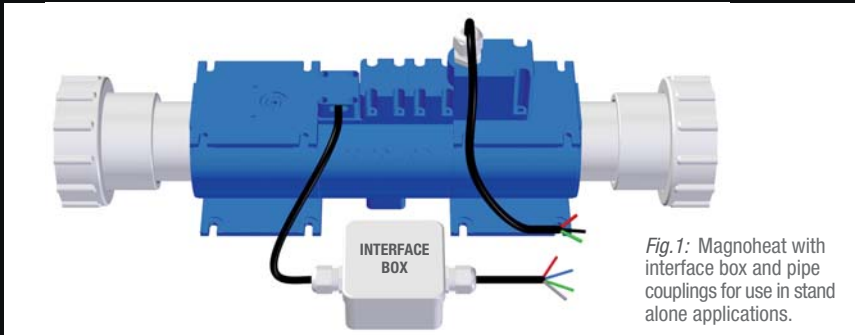

MagnoHeat™ is our latest Hi-tech heating system. It comes with either a 2kW or a 3kW heating element, which is available in Incoloy 825 as standard, or Titanium for extra long life. This heating system has an integral flow meter that monitors the flow rate continuously. An interface box is included complete with relay ON/OFF switching for Flow / No Flow monitoring. A customized interface box can be provided for complete system integration.

There is also an option for water to flow through a magnetizing field that is said to reduce the build up of limescale in hard water areas. This is done by installing Ferrite (Fe) or Neodymium (Neo) magnets in 2 or 4 built-in slots. Neo magnets are typically 10 times more powerful than Fe magnets. Therefore, de-scaling effects will be far better with Neo Magnets. For further information please look at www.magnoheat.com

Fig. 1: Magnoheat with interface box and pipe couplings for use in stand alone applications.

Fig. 2: Magnoheat with control system for complete system integration.

Fig. 3: Dimensions in mm. Height and length – 2mm.

Connections

MagnoHeat is connected using 2 inch standard PVC pipe and ABS/PVC cement. It can also be supplied with standard 2 inch couplings at both ends as shown in figures 1 and 2. These connecting items are optional extras.