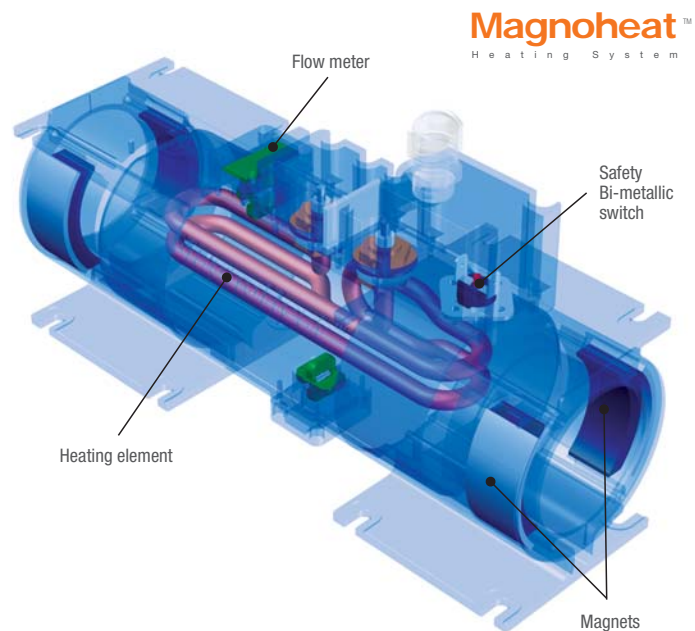

There is also an option for water to flow through a magnetizing field that is said to reduce the build up of limescale in hard water areas. This is done by installing Ferrite (Fe) or Neodymium (Neo) magnets in 2 or 4 built-in slots. Neo magnets are typically 10 times more powerful than Fe magnets. Therefore, de-scaling effects will be far better with Neo Magnets. For further information please look at www.magnoheat.com

Fig. 1: Magnoheat with interface box and pipe couplings for use in stand alone applications.

Fig. 2: Magnoheat with control system for complete system integration.

Fig. 3: Dimensions in mm. Height and length – 2mm.

Connections

MagnoHeat is connected using 2 inch standard PVC pipe and ABS/PVC cement. It can also be supplied with standard 2 inch couplings at both ends as shown in figures 1 and 2. These connecting items are optional extras.

A 1.5m Cable is provided for mains connection and a 2m cable is provided for flow meter connection.

Technical specification MH-2 Series Incoloy 825

	MH20	MH21	MH21Fe2	MH21Neo2	MH21Fe4	MH21Neo4
Heater Voltage Supply	230V, 50/60Hz	230V, 50/60Hz	230V, 50/60Hz	230V, 50/60Hz	230V, 50/60Hz	230V, 50/60Hz
Heater Current	9A	9A	9A	9A	9A	9A
MagnoHeat™ Pack	2kW	2kW	2kW	2kW	2kW	2kW
Flowmeter (Flow / No Flow)	NO	YES	YES	YES	YES	YES
Basic Interface Box	NO	YES	YES	YES	YES	YES
Magnets	NO	NO	2 x Ferrite	2 x NdFeB	4 x Ferrite	4 x NdFeB
Optional Extras	Titanium heating element, 2" PVC pipe and 2" coupling.					