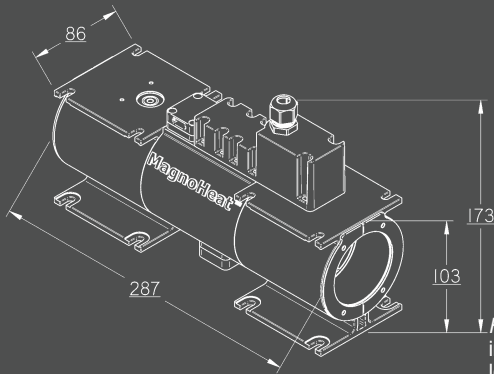

Fig. 1: Magnoheat with interface box and pipe couplings for use in stand alone applications.

Fig. 2: Magnoheat with control system for complete system integration.

Fig. 3: Dimensions in mm. Height and length – 2mm.

Connections

MagnoHeat is connected using 2 inch standard PVC pipe and ABS/PVC cement. It can also be supplied with standard 2 inch couplings at both ends as shown in figures 1 and 2. These connecting items are optional extras.

A 1.5m Cable is provided for mains connection and a 2m cable is provided for flow meter connection.

Technical specification MH-2 Series Incoloy 825

	MH20	MH21	MH21Fe2	MH21Neo2	MH21Fe4	MH21Neo4
Heater Voltage Supply	230V, 50/60Hz	230V, 50/60Hz	230V, 50/60Hz	230V, 50/60Hz	230V, 50/60Hz	230V, 50/60Hz
Heater Current	9A	9A	9A	9A	9A	9A
MagnoHeat™ Pack	2kW	2kW	2kW	2kW	2kW	2kW
Flowmeter (Flow / No Flow)	NO	YES	YES	YES	YES	YES
Basic Interface Box	NO	YES	YES	YES	YES	YES
Magnets	NO	NO	2 x Ferrite	2 x NdFeB	4 x Ferrite	4 x NdFeB
Optional Extras	Titanium heating element, 2" PVC pipe and 2" coupling.					