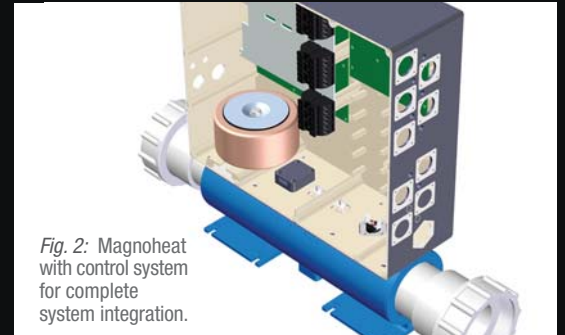

MagnoHeat™ is our latest Hi-tech heating system. It comes with either a 2kW or a 3kW heating element, which is available in Incoloy 825 as standard, or Titanium for extra long life. This heating system has an integral flow meter that monitors the flow rate continuously. An interface box is included complete with relay ON/OFF switching for Flow / No Flow monitoring. A customized interface box can be provided for complete system integration.

Fig. 1: Magnoheat with interface box and pipe couplings for use in stand alone applications.

Fig. 2: Magnoheat with control system for complete system integration.

Fig. 3: Dimensions in mm. Height and length – 2mm.

Connections

MagnoHeat is connected using 2 inch standard PVC pipe and ABS/PVC cement. It can also be supplied with standard 2 inch couplings at both ends as shown in figures 1 and 2. These connecting items are optional extras.

A 1.5m Cable is provided for mains connection and a 2m cable is provided for flow meter connection.

Technical specification MH-2 Series Incoloy 825

	MH20	MH21	MH21Fe2	MH21Neo2	MH21Fe4	MH21Neo4
Heater Voltage Supply	230V, 50/60Hz	230V, 50/60Hz	230V, 50/60Hz	230V, 50/60Hz	230V, 50/60Hz	230V, 50/60Hz
Heater Current	9A	9A	9A	9A	9A	9A
MagnoHeat™ Pack	2kW	2kW	2kW	2kW	2kW	2kW
Flowmeter (Flow / No Flow)	NO	YES	YES	YES	YES	YES
Basic Interface Box	NO	YES	YES	YES	YES	YES
Magnets	NO	NO	2 x Ferrite	2 x NdFeB	4 x Ferrite	4 x NdFeB
Optional Extras	Titanium heating element, 2" PVC pipe and 2" coupling.					